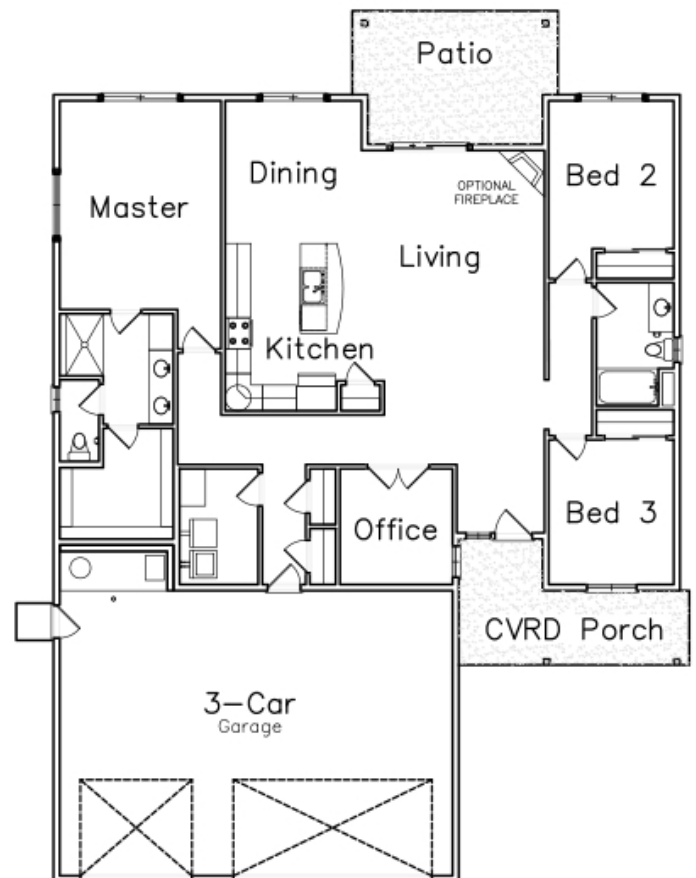

THE SUMMIT

3 Bed / 2 Bath

Blue Grass Corner

Post Falls, Idaho

 **PROFESSIONAL REALTY SERVICES**
IDAHO

TIM GROSSGLAUSER

480.720.3389

TIM@CDABYTIM.COM

TERRI RAGUSA

208.446.7956

TERRIRAGUSA@GMAIL.COM

Main Floor
SqFt. = 1900

Updated: 04/27/2018