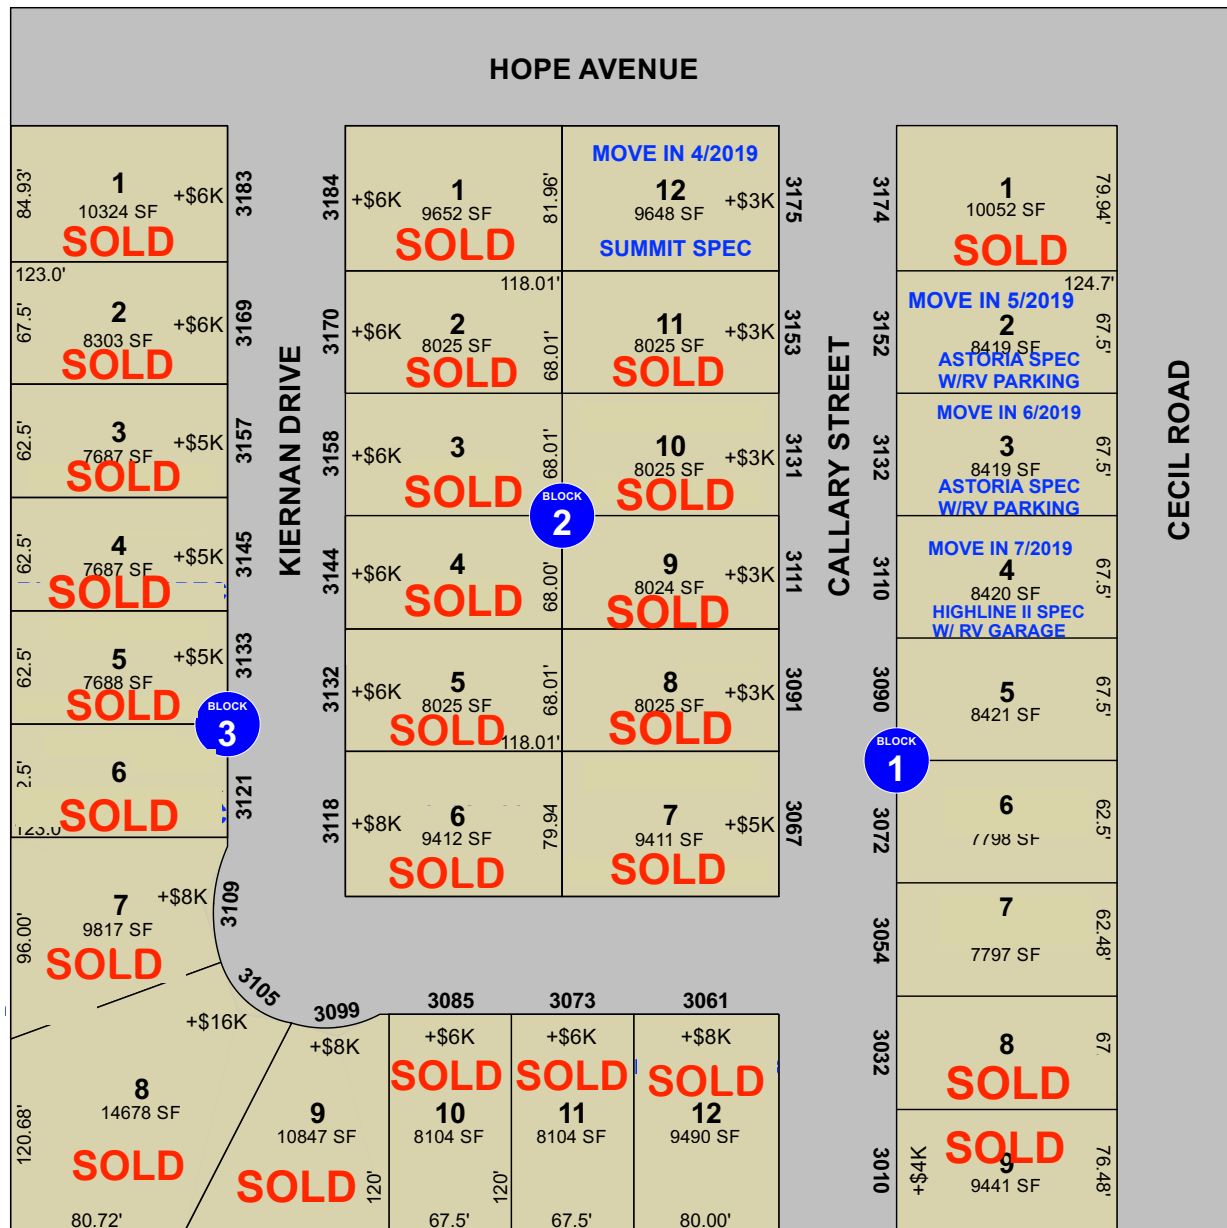

Blue Grass Corner

Post Falls, Idaho

TIM GROSSGLAUSER
 208.502.0381
 REALTOR
 TIM@CDABYTIM.COM

TERRI RAGUSA
 208.446.7956
 REALTOR
 TERRIRAGUSA@GMAIL.COM

PROFESSIONAL REALTY SERVICES, IDAHO

TERMAC CONSTRUCTION
 RCE 2811